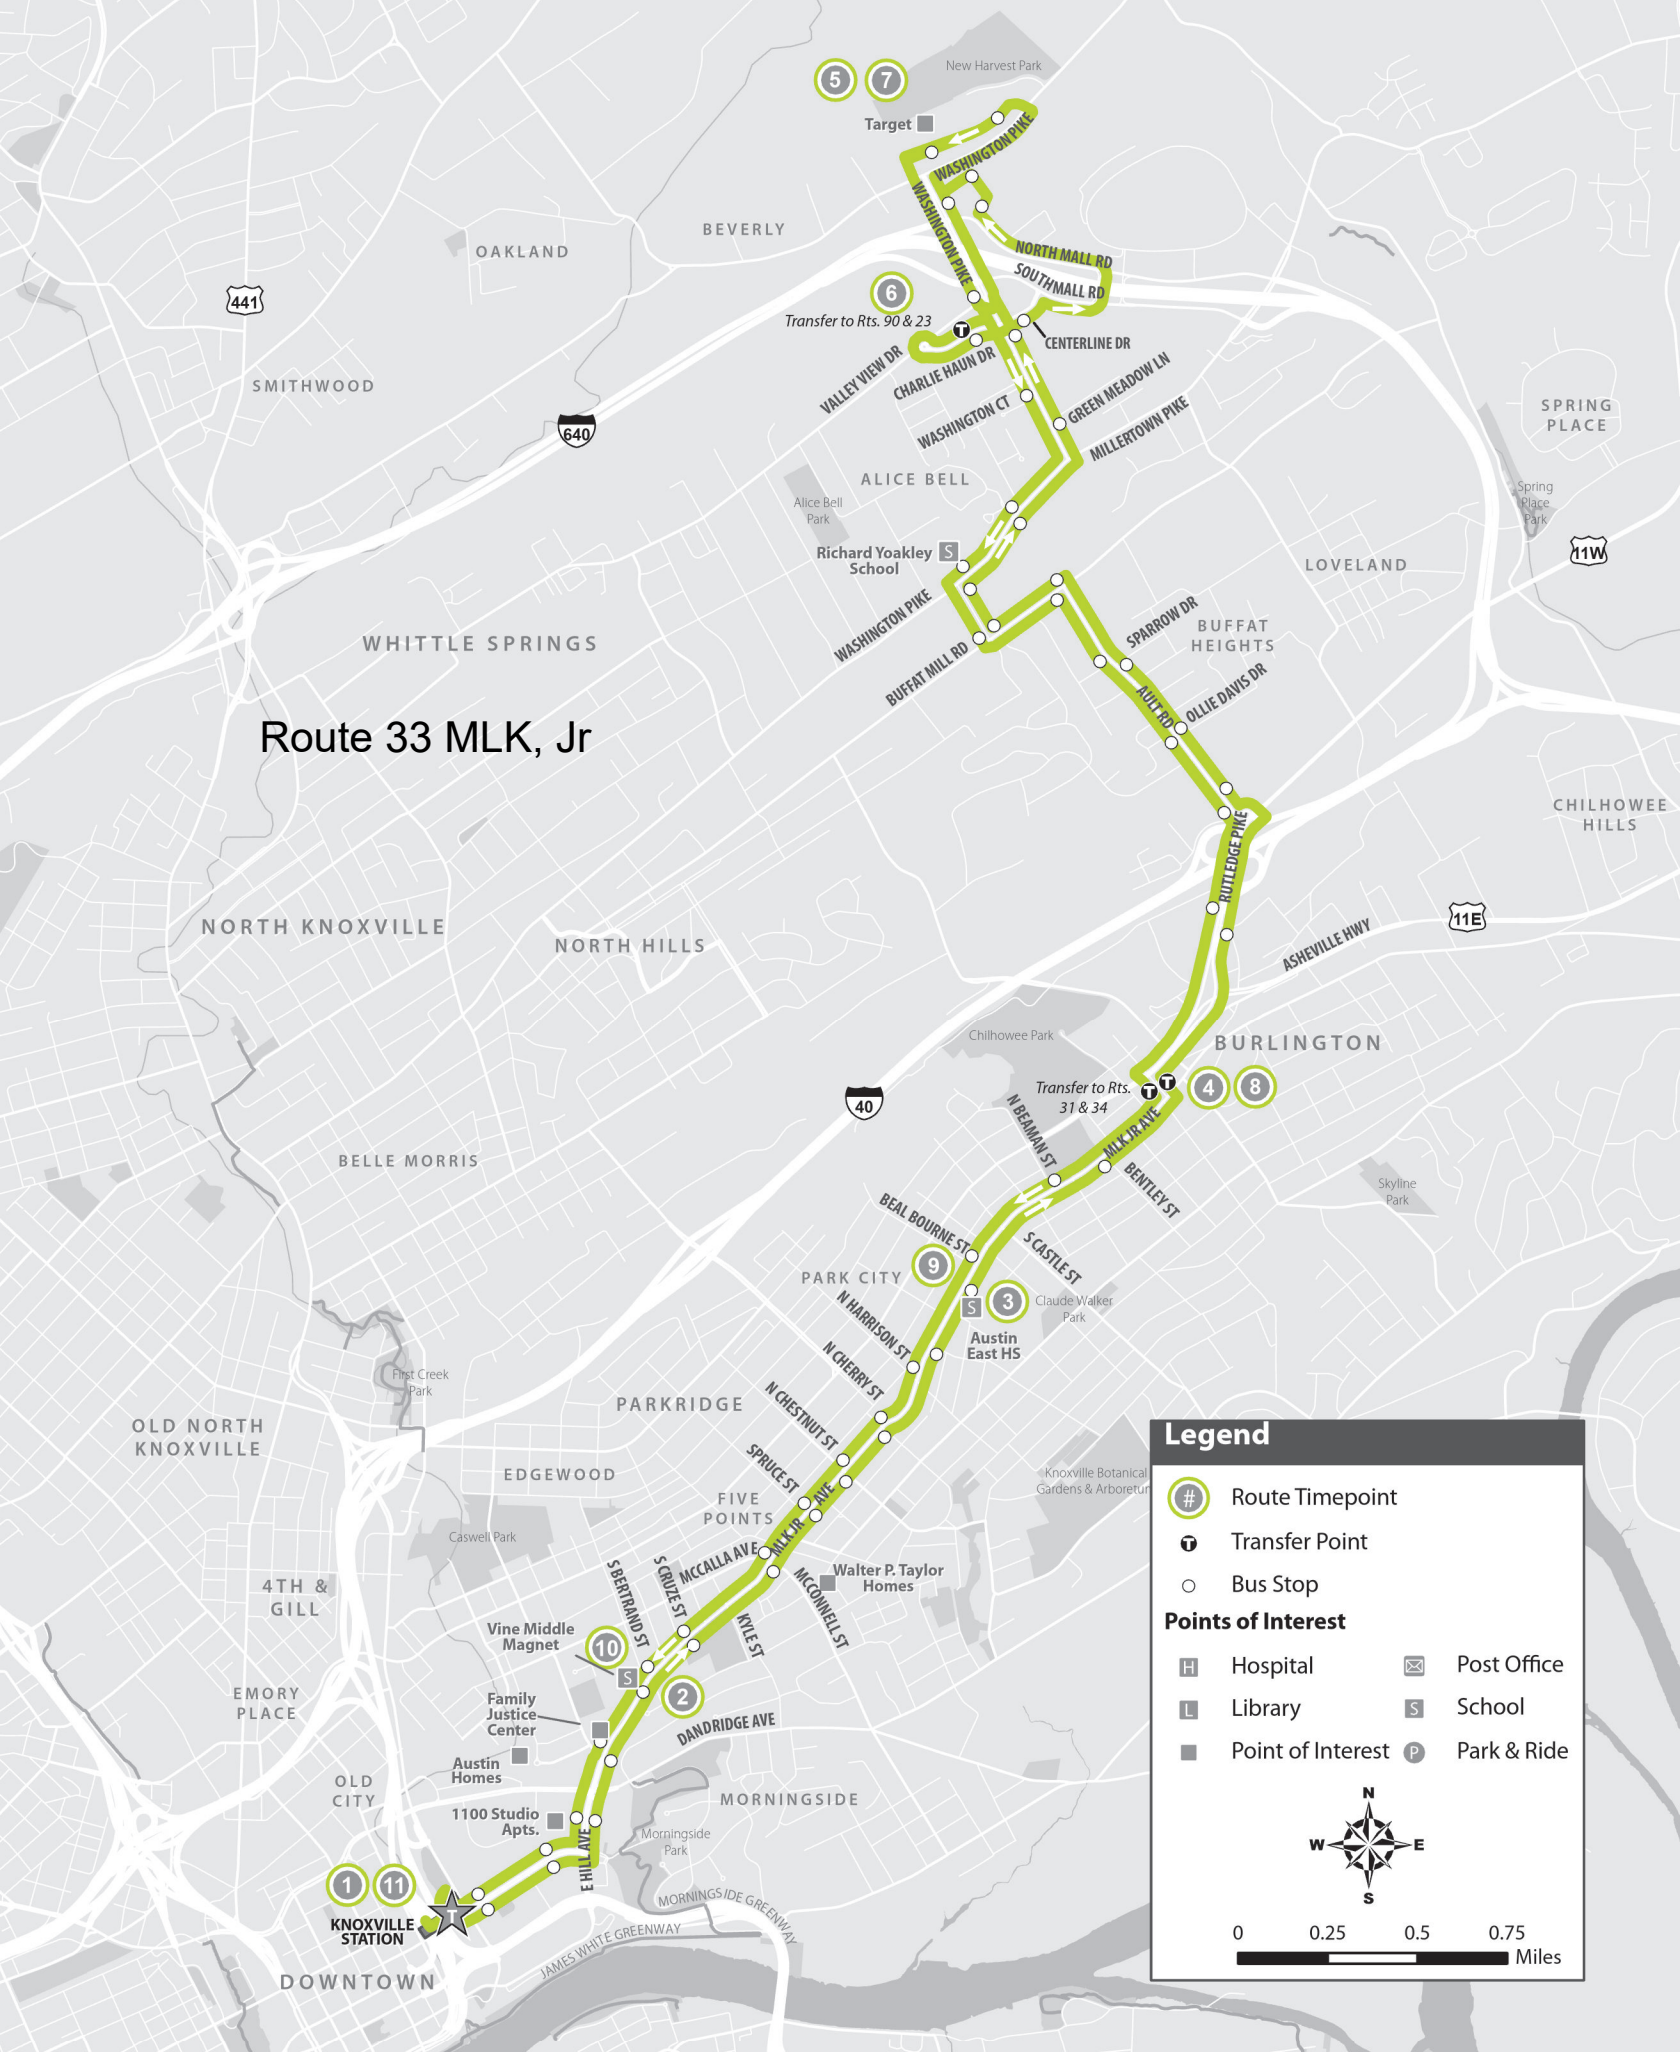

Route 33 MLK, Jr

Legend

- Route Timepoint
- Transfer Point
- Bus Stop

Points of Interest

Hospital	Post Office
Library	School
Point of Interest	Park & Ride

0 0.25 0.5 0.75 Miles