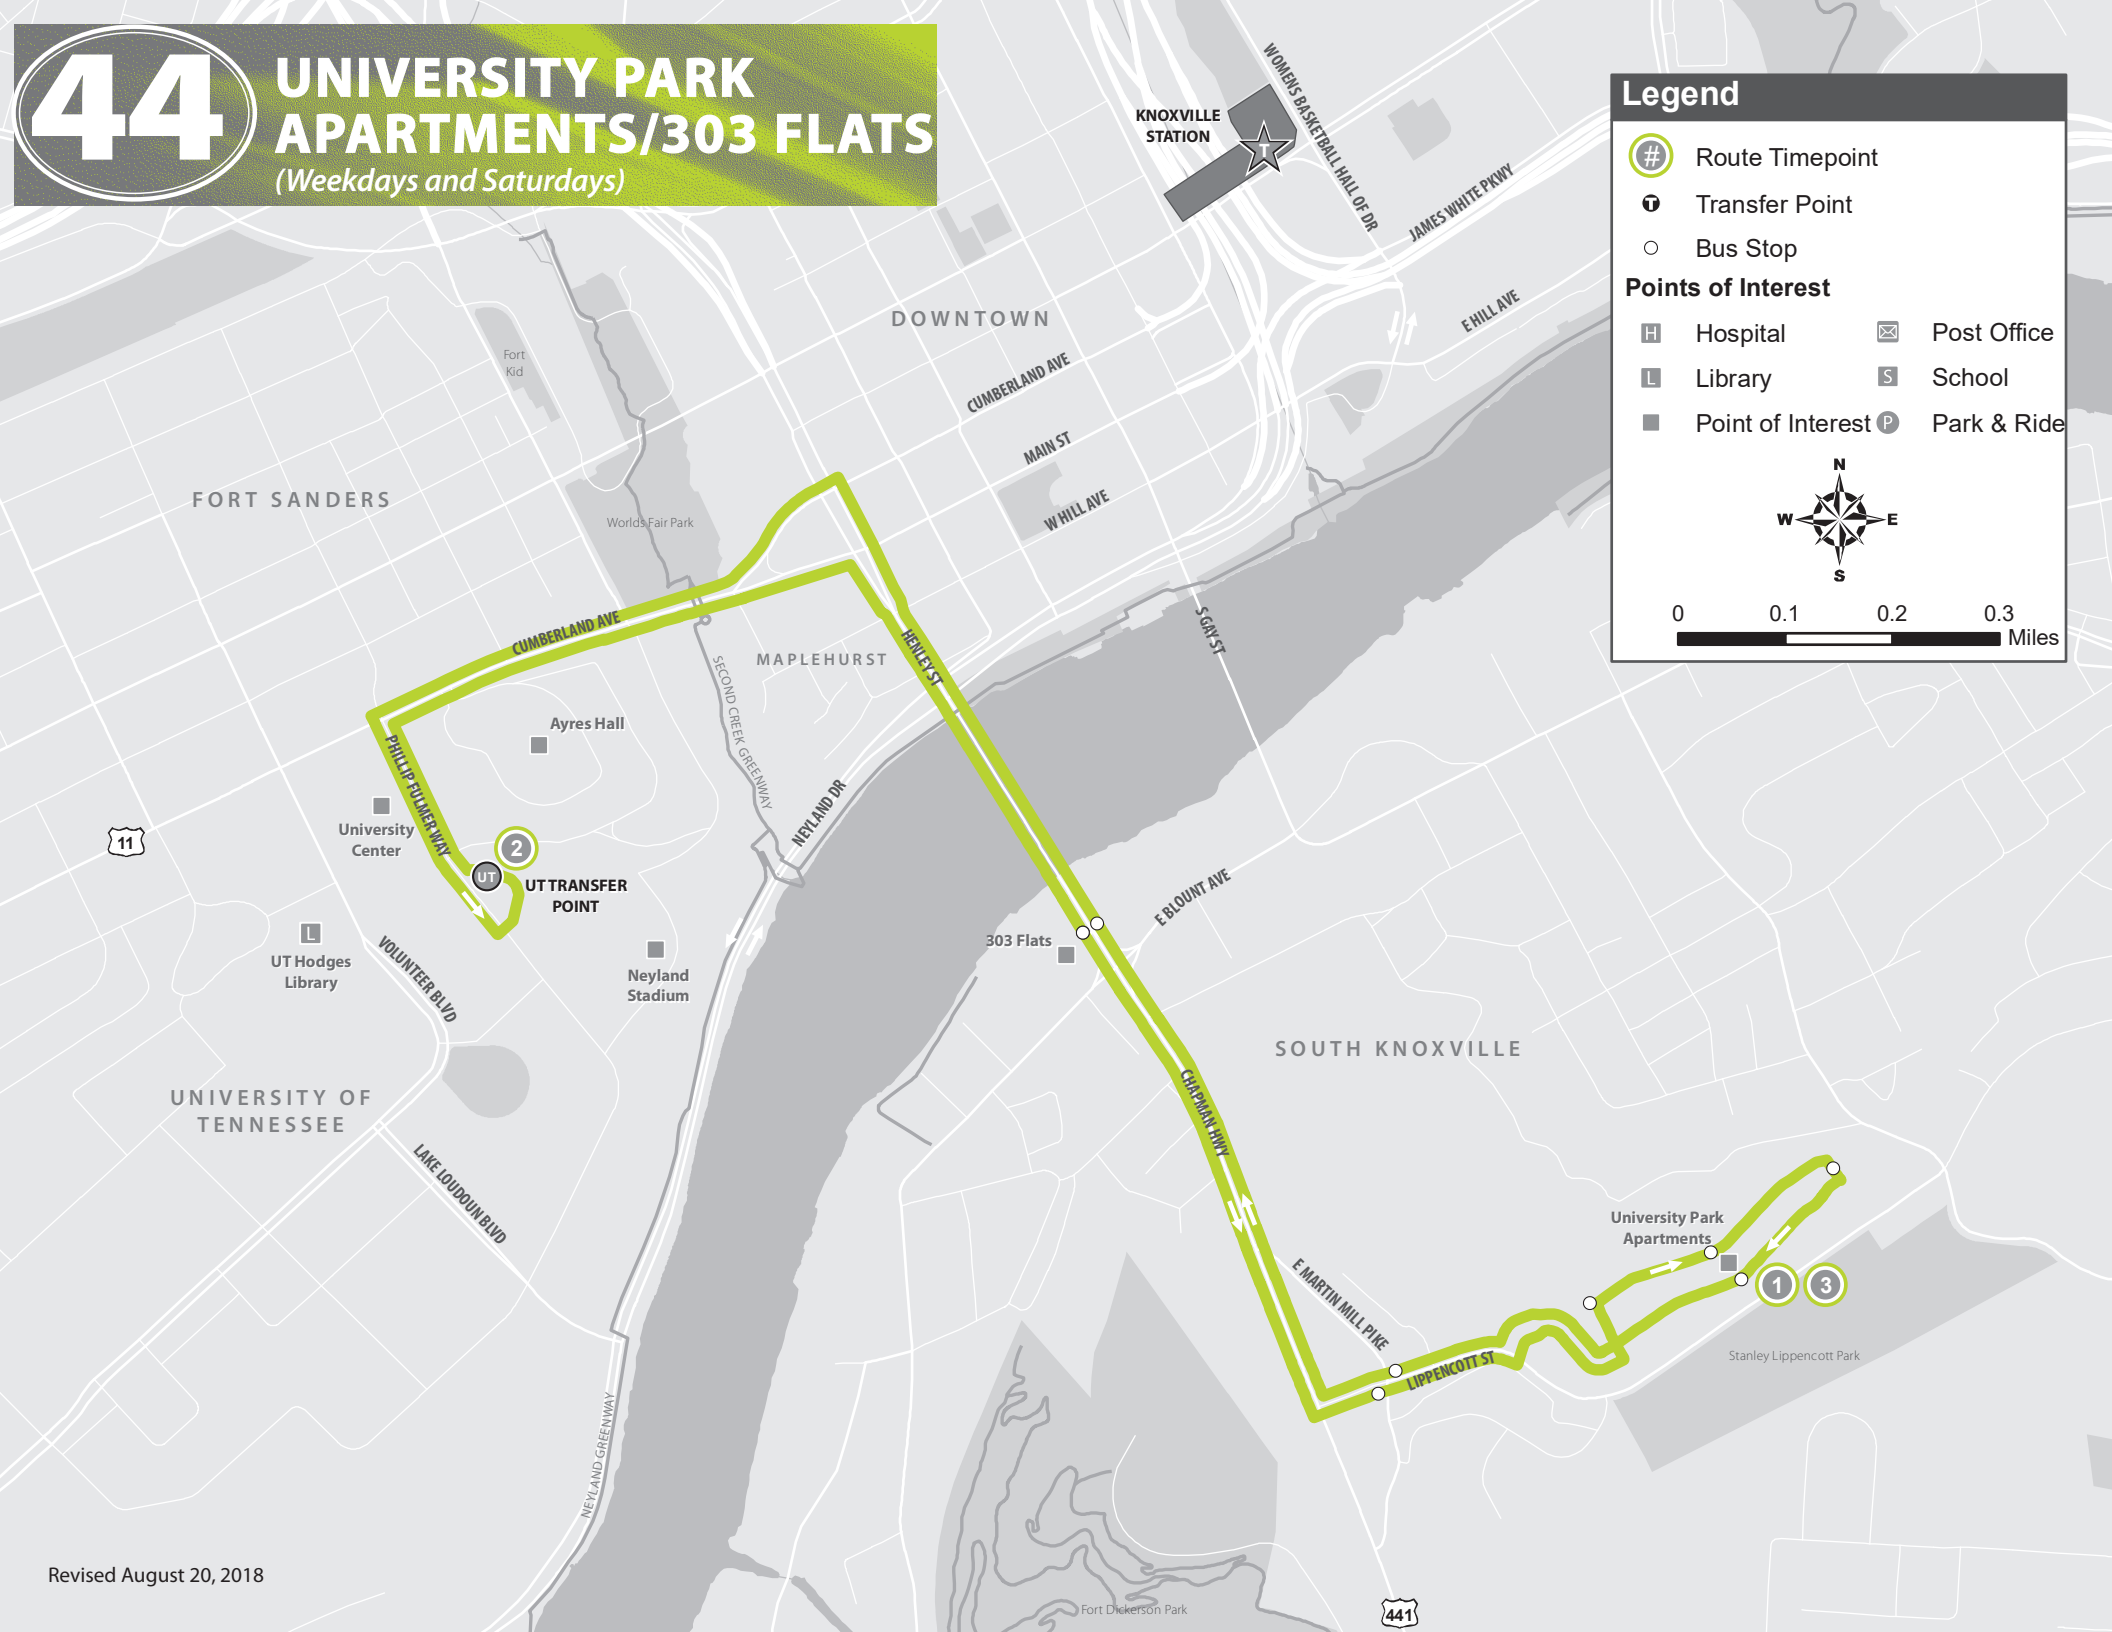

44

UNIVERSITY PARK APARTMENTS/303 FLATS

(Weekdays and Saturdays)

Legend

- # Route Timepoint
- T Transfer Point
- Bus Stop

Points of Interest

H Hospital	✉ Post Office
L Library	S School
■ Point of Interest	P Park & Ride

0 0.1 0.2 0.3 Miles