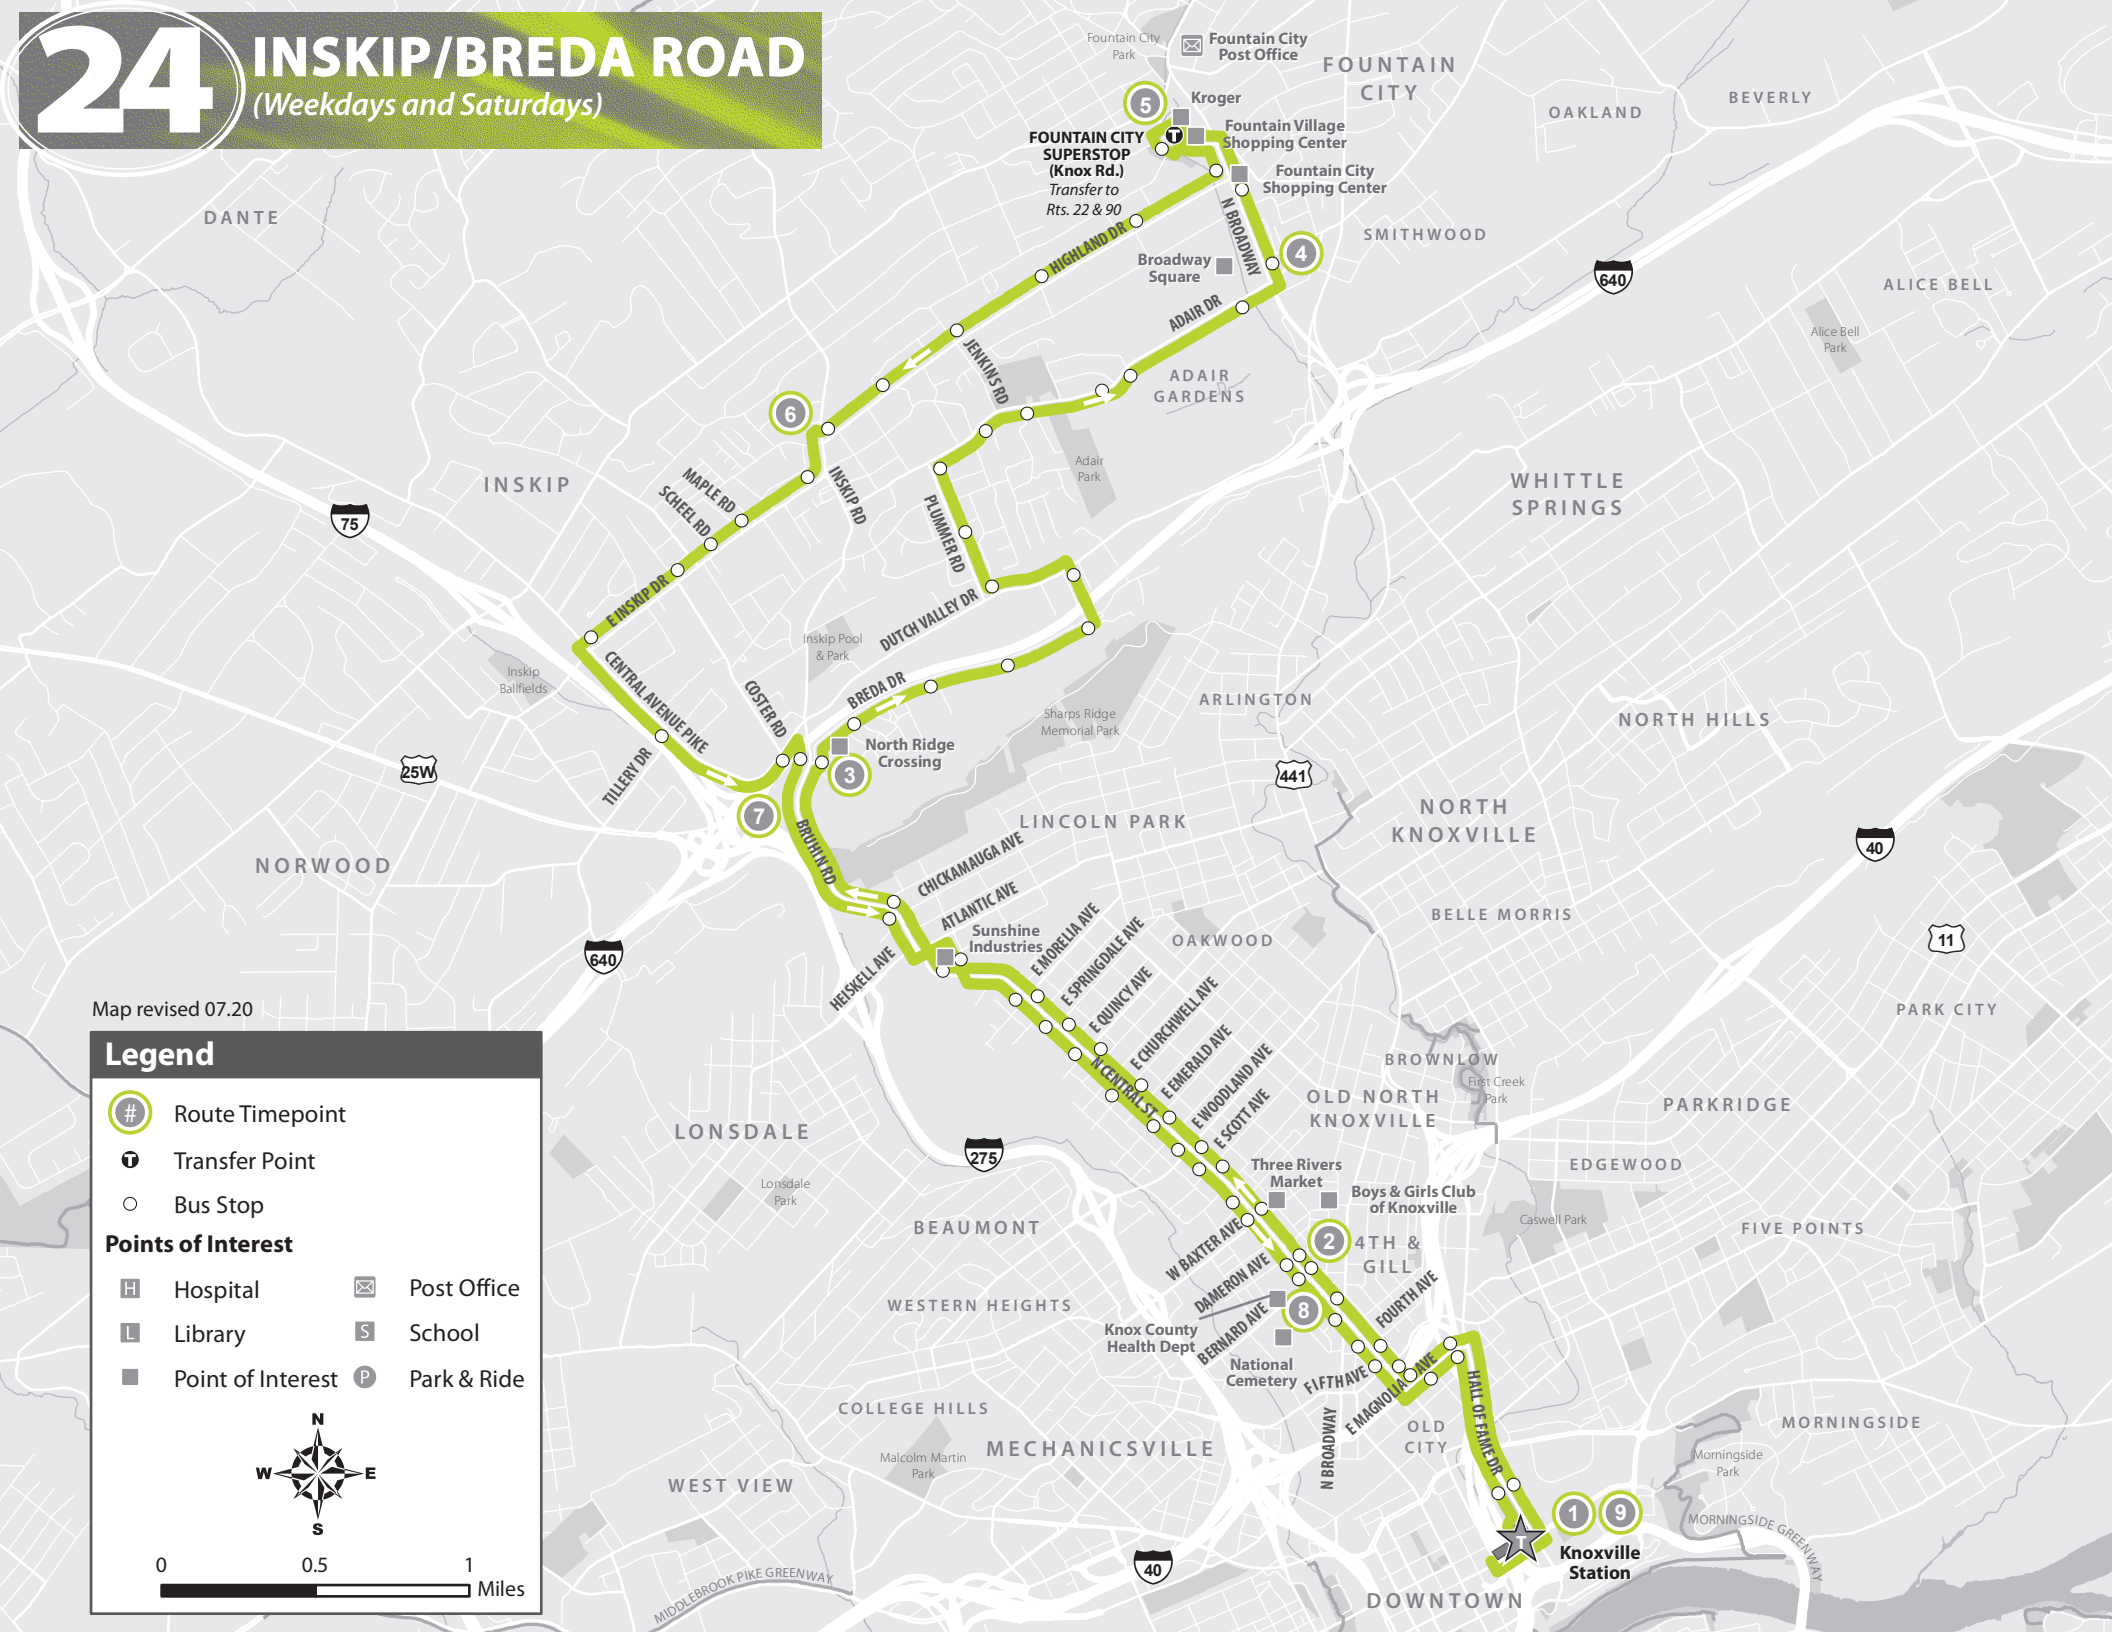

24 INSKIP/BREDA ROAD

(Weekdays and Saturdays)

Map revised 07.20

Legend

- Route Timepoint
- Transfer Point
- Bus Stop

Points of Interest

- | | |
|-------------------|-------------|
| Hospital | Post Office |
| Library | School |
| Point of Interest | Park & Ride |

INSKIP/BREDA ROAD

(Weekdays and Saturdays)

SERVES:

- ★ North Ridge Crossing
- ★ Inskip Neighborhood
- ★ Knoxville Station/Downtown
- ★ Knoxville Health Dept.
- ★ Three Rivers Market
- ★ Knox Road/Kroger

Information Updated: July 2020