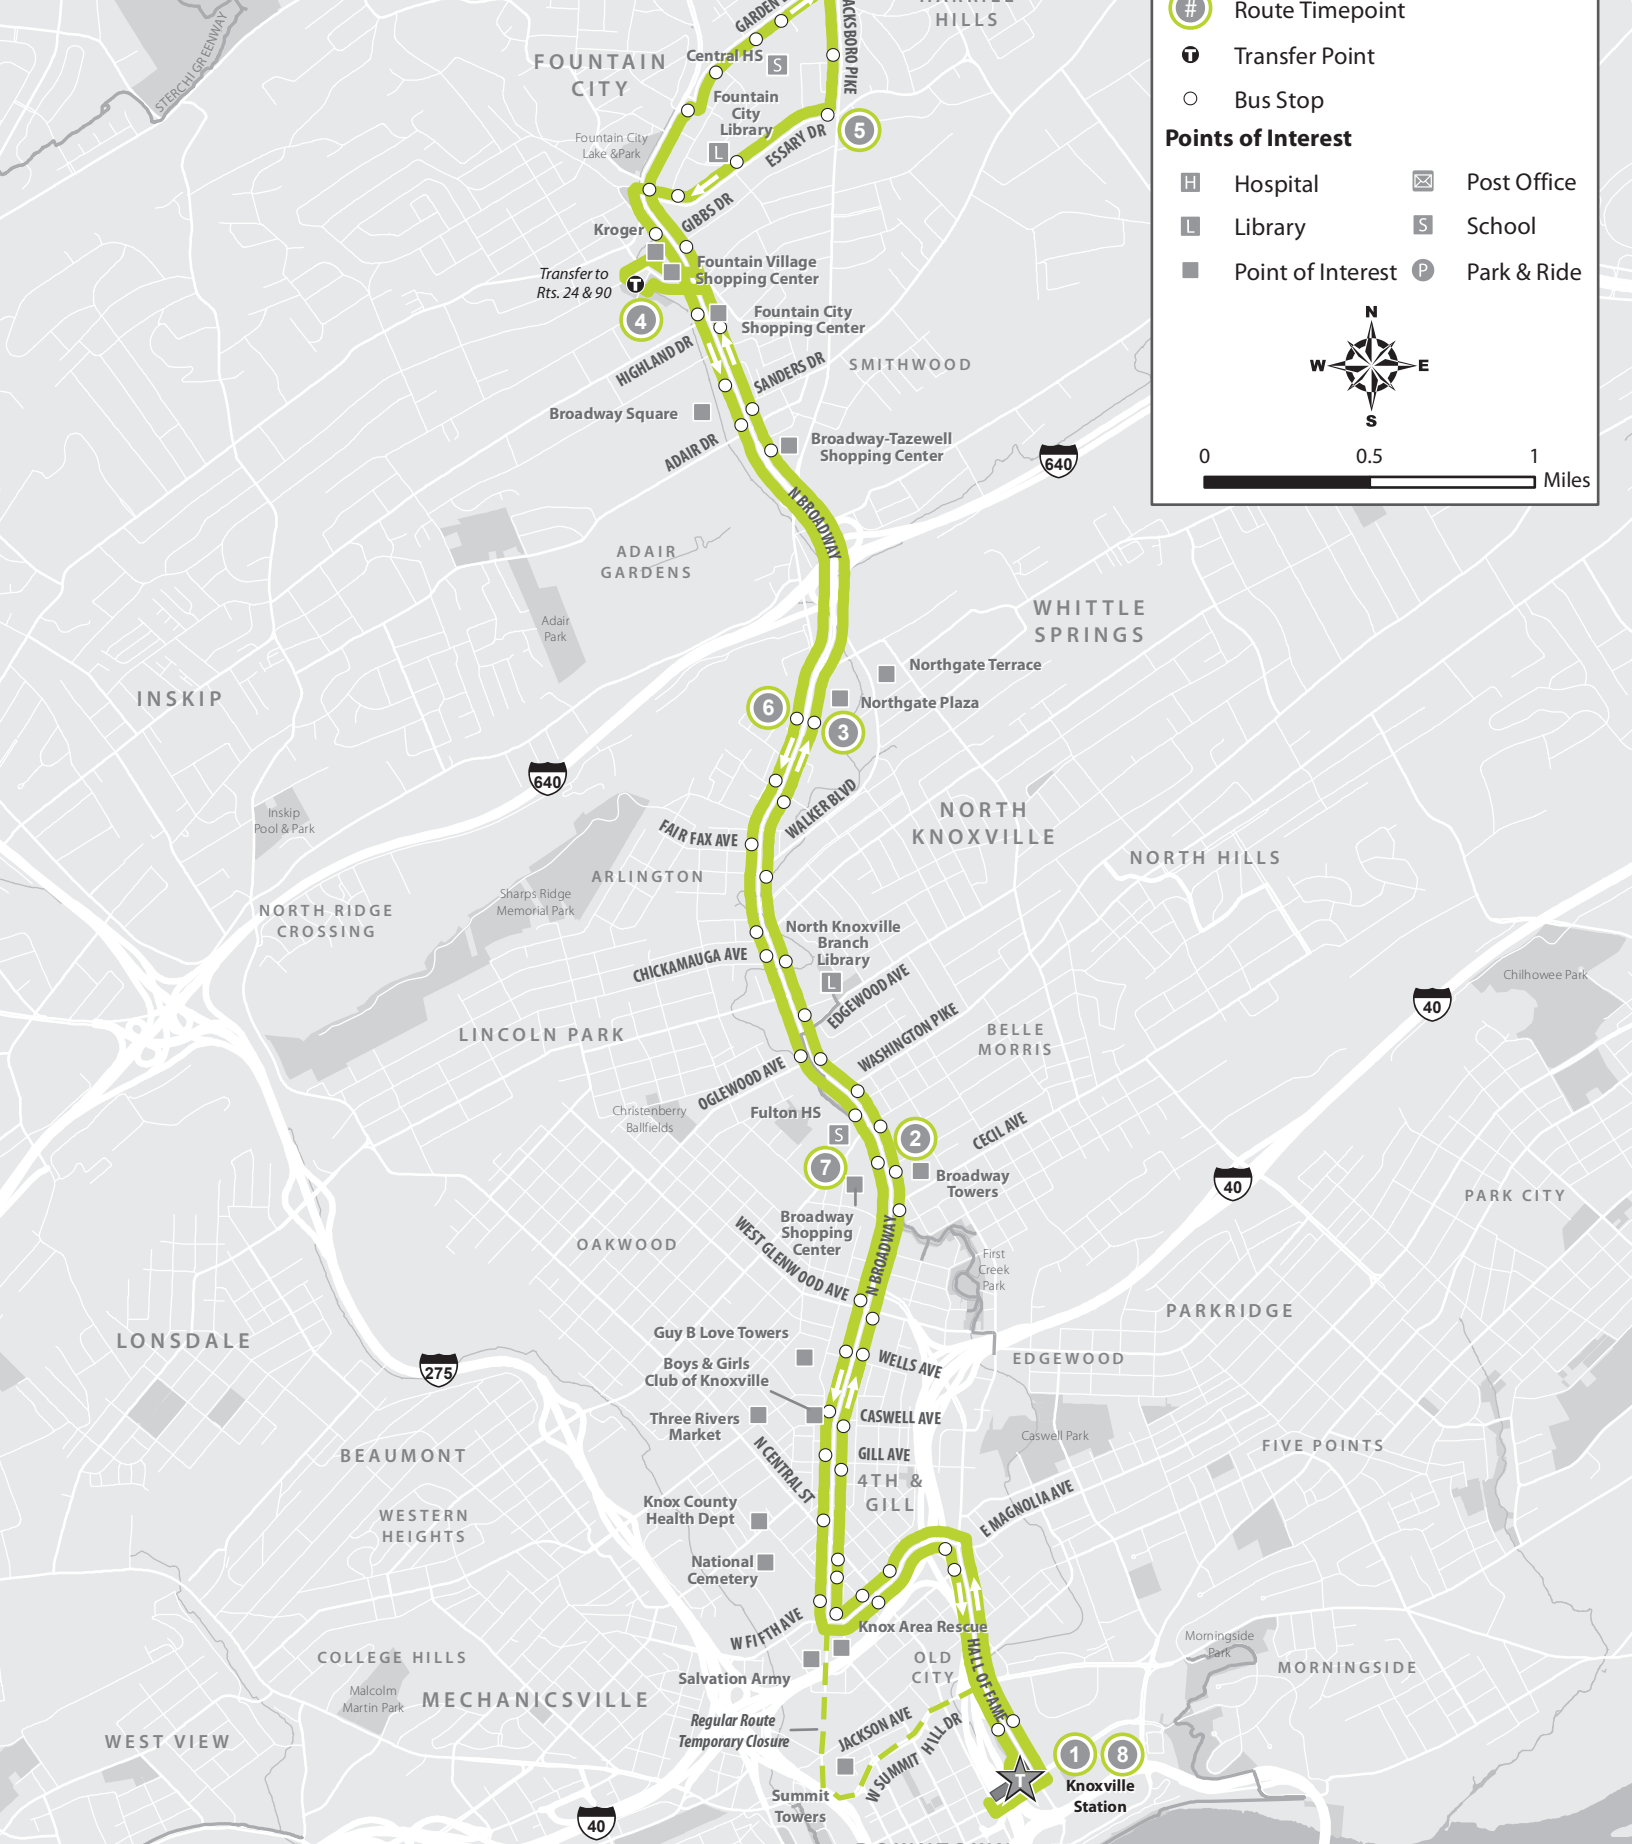

22 BROADWAY

(Weekdays and Weekends)

Legend

- Route Timepoint
- Transfer Point
- Bus Stop

Points of Interest

Hospital	Post Office
Library	School
Point of Interest	Park & Ride

0 0.5 1 Miles

BROADWAY

Information Updated: February 1, 2021

Weekday Schedule Route 22: Broadway

Going away from Downtown				Going toward Downtown			
T Transfer to:				Rts. 24 & 90			
Knoxville Station—Platform H	Broadway Shopping Center	Northgate Shopping Center	Fountain City Superstop	Jacksboro at Essary	Northgate Shopping Center	Broadway Shopping Center	Knoxville Station
1	2	3	4	5	6	7	8