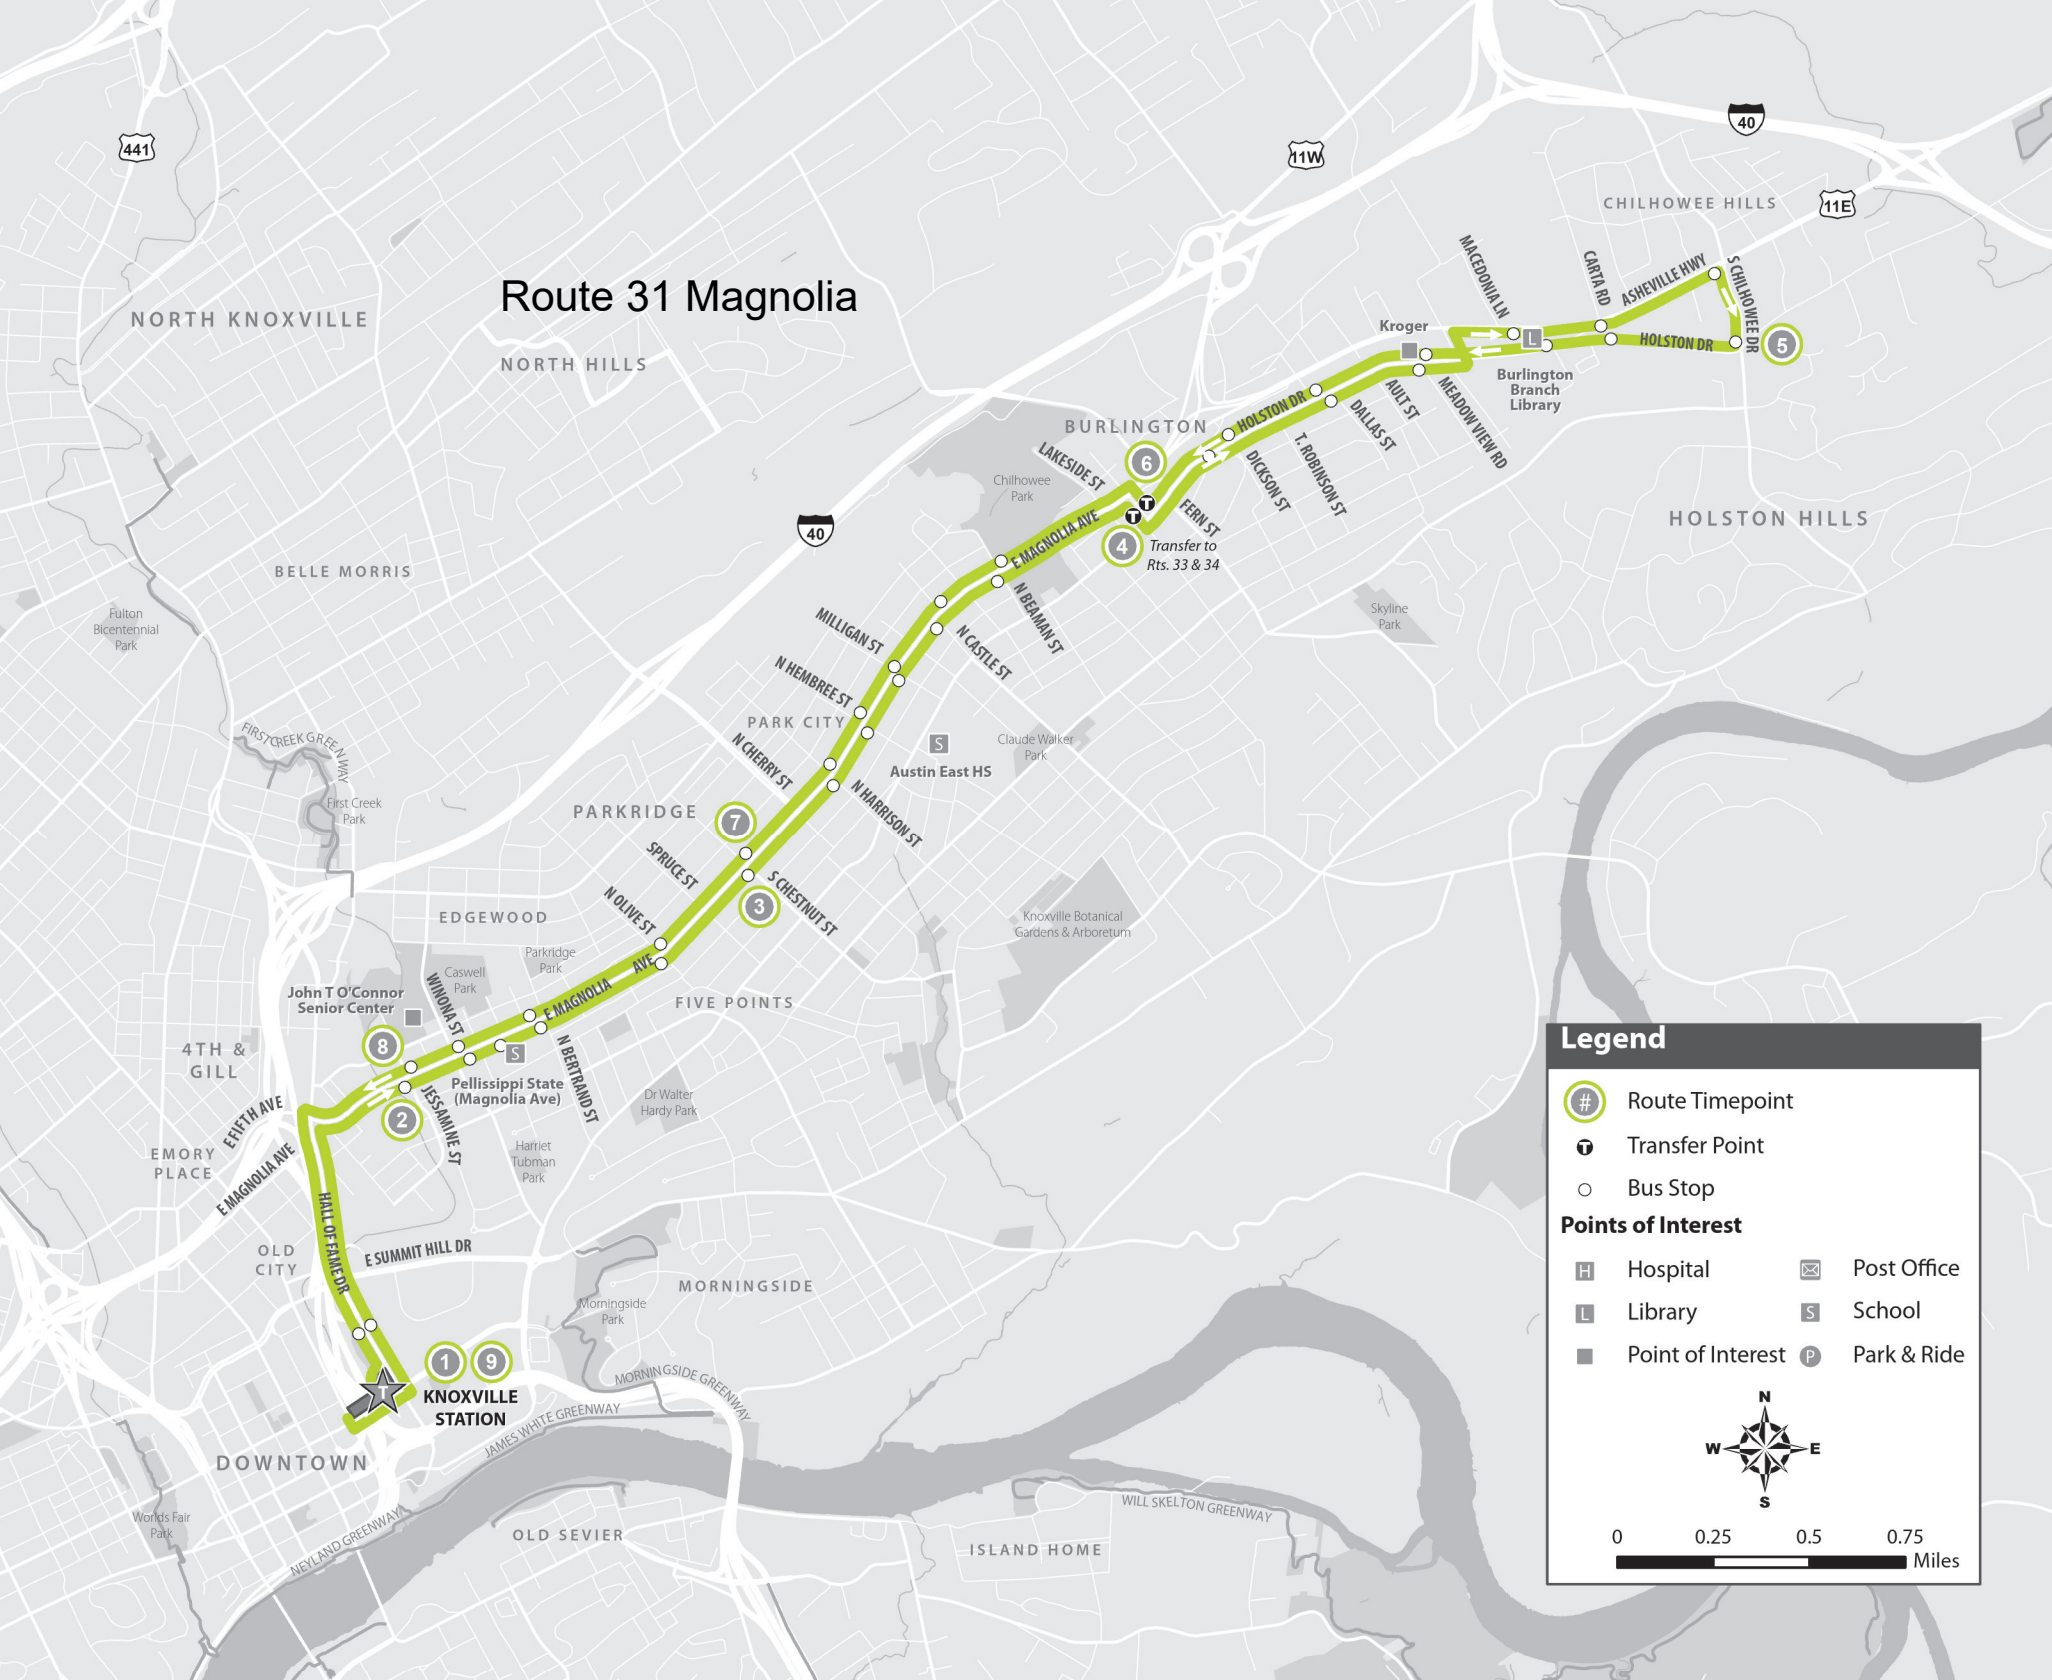

Route 31 Magnolia

Legend

- Route Timepoint
- Transfer Point
- Bus Stop

Points of Interest

Hospital	Post Office
Library	School
Point of Interest	Park & Ride

0 0.25 0.5 0.75

Miles