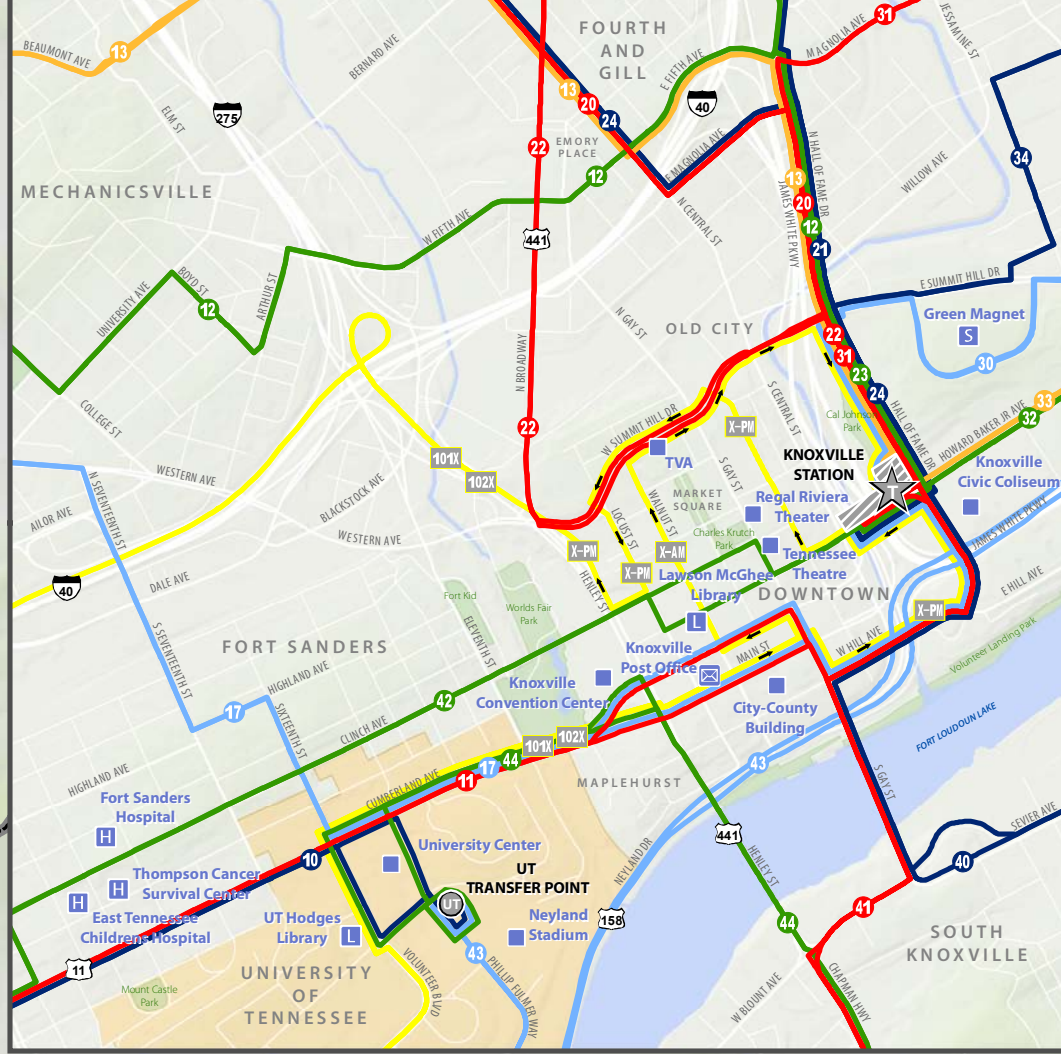

Knoxville City Center

Legend

- Transfer Point
- Lift Service Area Boundary

Points of Interest

- Park & Ride
- Hospital
- Library
- Post Office
- School
- Point of Interest

Scale in Miles

Farragut and Turkey Creek Connector