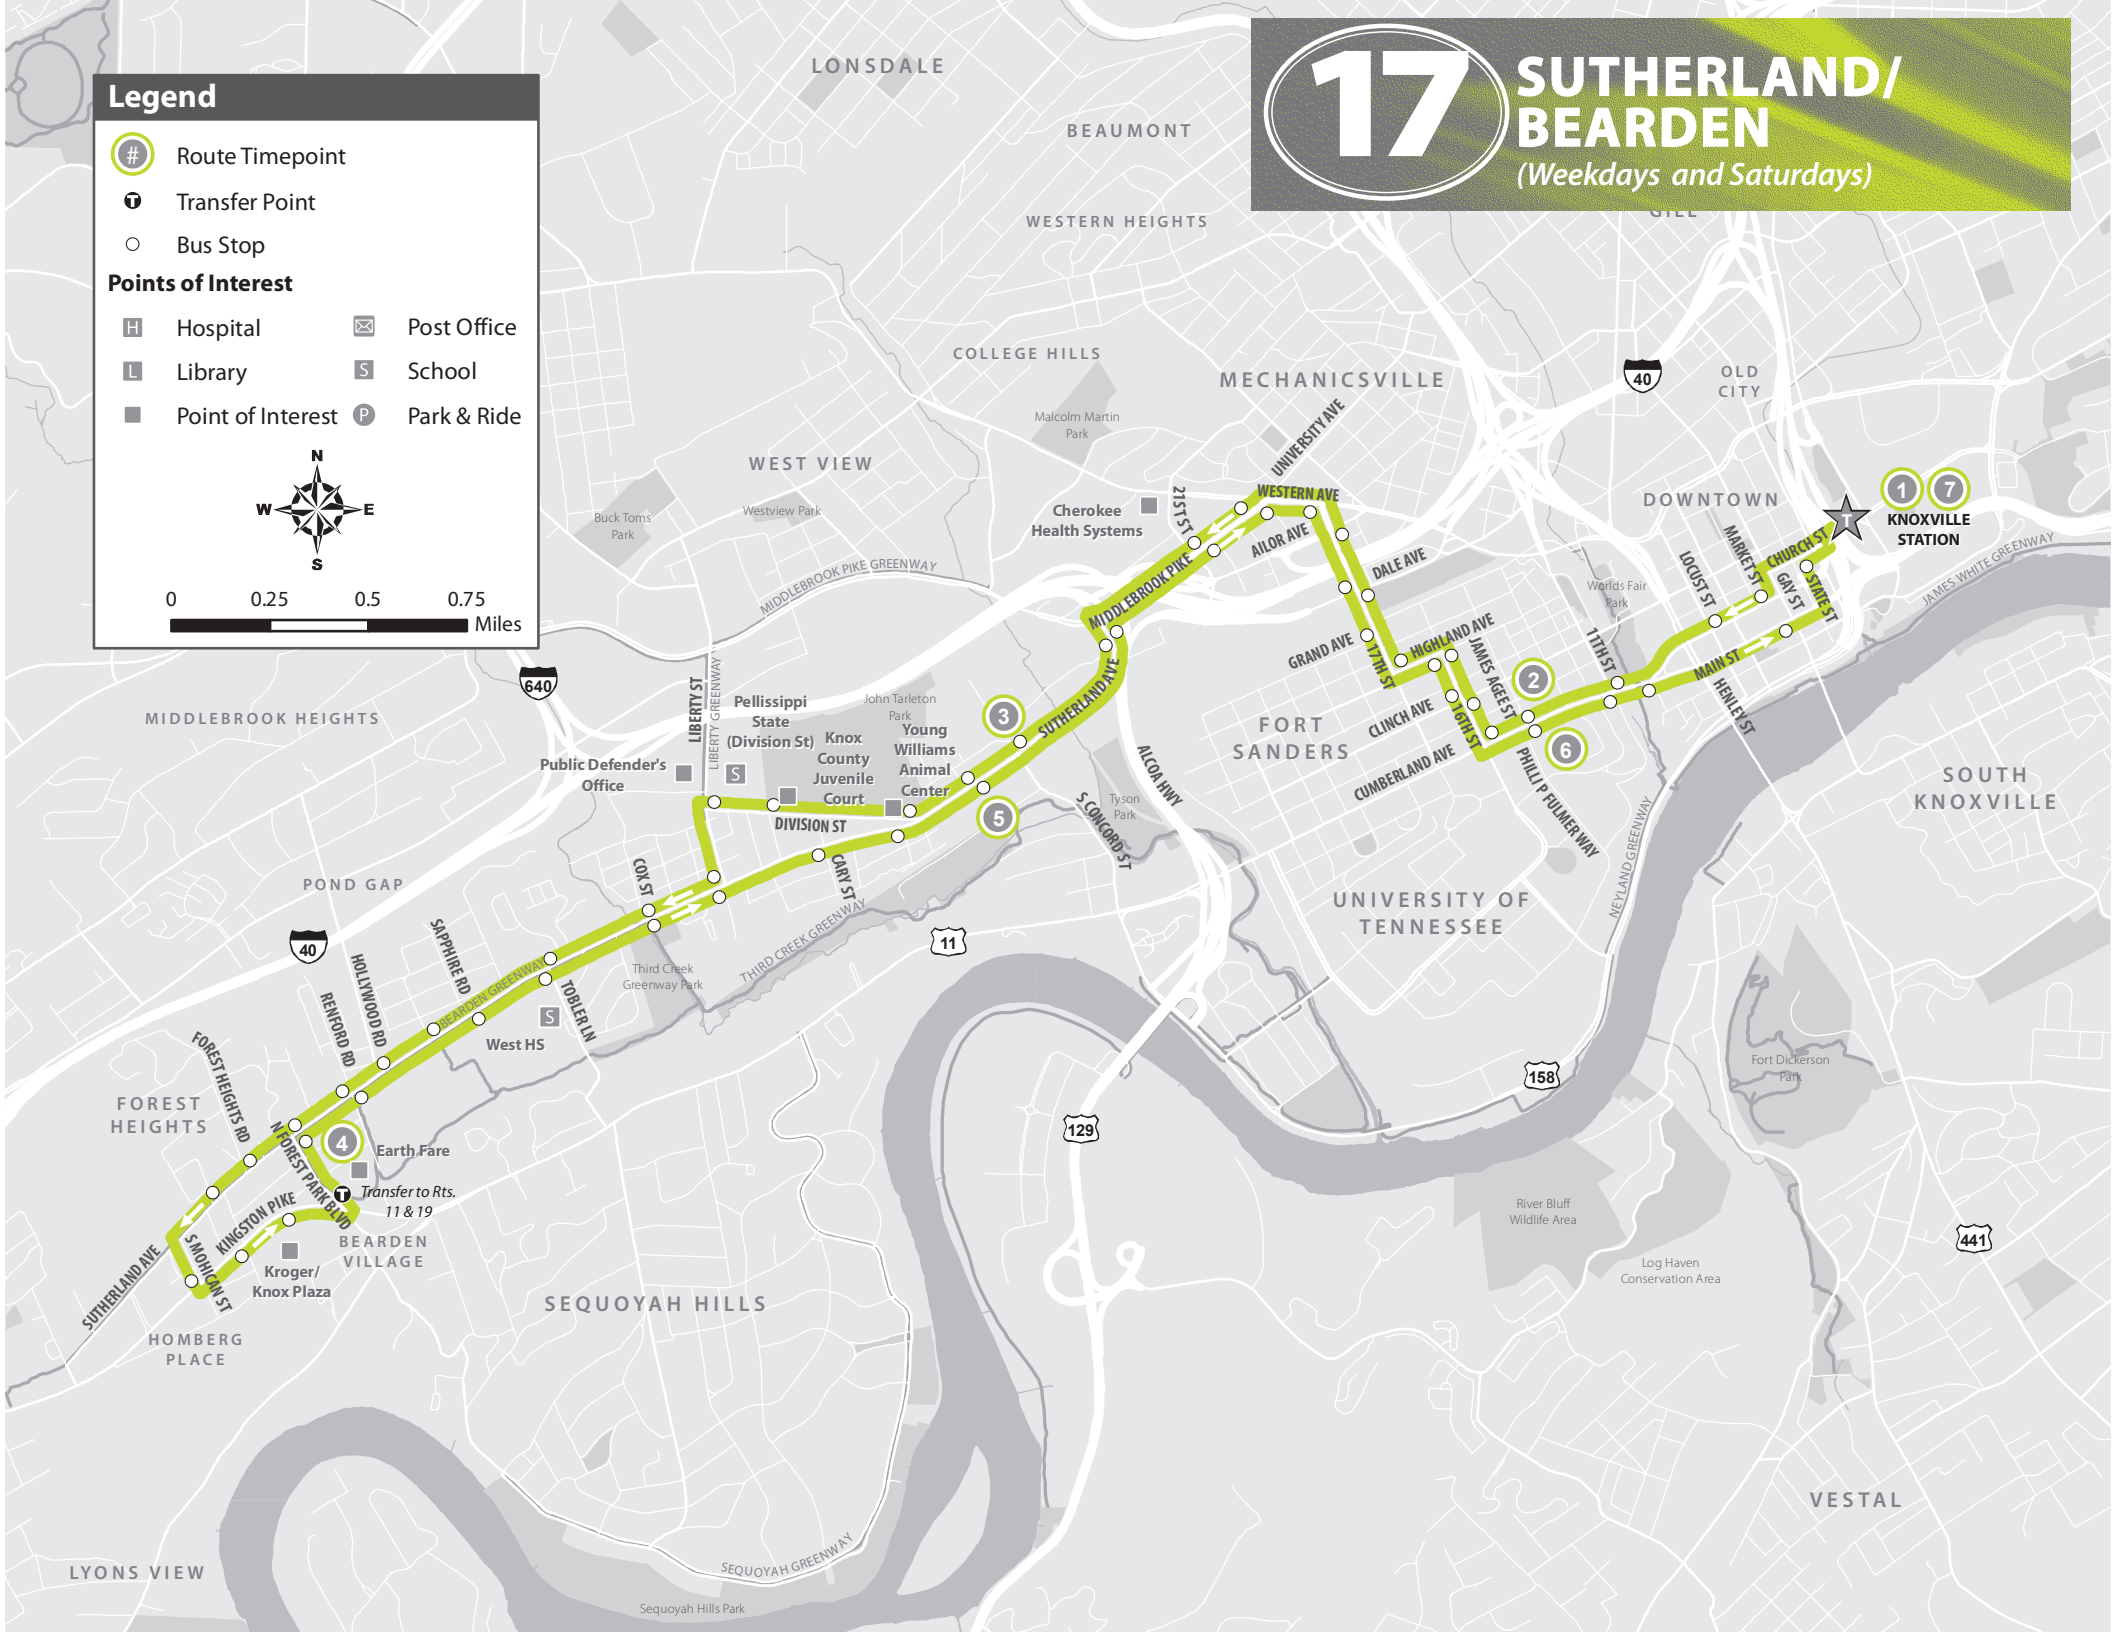

17 SUTHERLAND/BEARDEN

(Weekdays and Saturdays)

Legend

- # Route Timepoint
- T Transfer Point
- Bus Stop

Points of Interest

- H Hospital
- L Library
- Point of Interest
- ✉ Post Office
- S School
- P Park & Ride

SUTHERLAND/ BEARDEN

(Weekdays and Saturdays)

SERVES:

- ★ Bearden
- ★ Knox Co. Juvenile Court
- ★ Knoxville Station/Downtown

**EXTENDED EVENING HOURS
JANUARY 2017**

- ★ Pellissippi State - Division St. Campus
- ★ Public Defender's Office
- ★ Sutherland Avenue
- ★ University of Tennessee
- ★ West High School

Information Updated: January 9, 2017

Weekday Schedule Route 17: Sutherland/Bearden

Going away from Downtown				Going toward Downtown		
T Transfer to:			Rts. 10, 11, 19			
Knoxville Station—Platform Q	Cumberland at James Agee	Sutherland at Concord	Forest Park	Sutherland at Concord	Cumberland at Phillip Fulmer	Knoxville Station
1	2	3	4	5	6	7

Information Updated: January 9, 2017

Saturday Schedule Route 17: Sutherland/Bearden

Going away from Downtown				Going toward Downtown		
T Transfer to:			Rts. 10, 11, 19			
Knoxville Station—Platform Q	Cumberland at James Agee	Sutherland at Concord	Forest Park	Sutherland at Concord	Cumberland at Phillip Fulmer	Knoxville Station
①	②	③	④	⑤	⑥	⑦